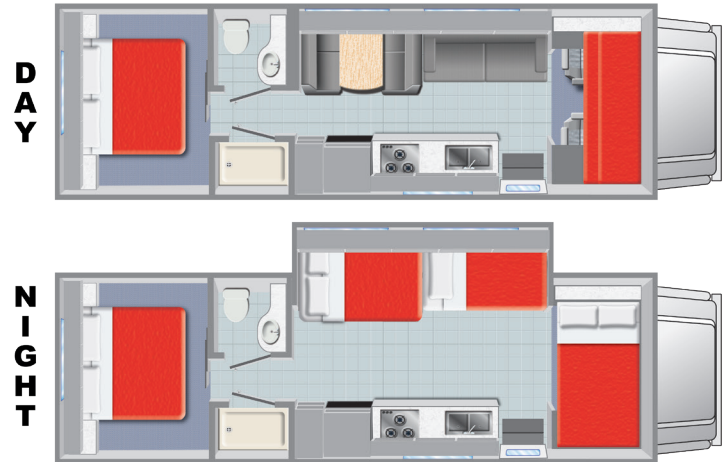

SPECIFICATIONS

CLASS C FAMILY SLEEPER [MF]

EXTERIOR DIMENSIONS

Exterior Length (feet)	30-32
Exterior Length (meters)	9.1-9.7

SLEEPING ACCOMMODATIONS

Number of People	
------------------	---

AUTOMOTIVE

Chassis	Ford
Gasoline Engine Fuel-Injected (liters)	6
Automatic Transmission with Overdrive	YES
Factory Cruise Control	YES
Power Steering & Brakes	YES
Factory Cab Air	YES
Factory Roof Air-Ducted	YES
Large Exterior Storage Bay	YES
Awning	YES

ELECTRICAL

Auxiliary Battery and Generator	YES
TV with DVD	YES
AM/FM Radio with CD	YES
12V Interior Lighting	YES

INTERIOR

	in.	cm.
Height	82	208
Width	95	241

KITCHEN & BATHROOM FEATURES

Wash Basin	YES
Shower	YES
Toilet	YES
Water Heater	YES
Heater & Thermostat	YES
Kitchen Sink	YES
Range (Stove)	YES
Microwave	YES
Refrigerator / Freezer	YES

CAPACITIES

	gal.	ltr.
Water Heater	6	22
Fresh Water	40	151
Gray Water Tank	31	117
Black Water Tank	26	98
Propane Tank	18	68
Gasoline Tanks	55	208

BED DIMENSIONS	in.	cm.
Cab-Over		
• Length	95	241
• Width	54	137
• Clearance	24	60
Couch		
• Length	68	172
• Width	43	109
Dinette		
• Length	69	175
• Width	42	106
Permanent		
• Length	75	190
• Width	60	152