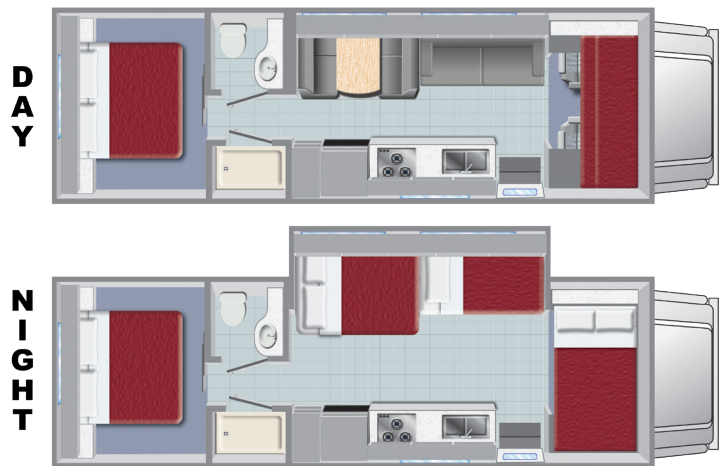

SPECIFICATIONS

CLASS C FAMILY SLEEPER [FS]

EXTERIOR DIMENSIONS

Exterior Length (feet)	30-32
Exterior Length (meters)	9.1-9.7

SLEEPING ACCOMMODATIONS

Number of People	
------------------	---

AUTOMOTIVE

Chassis	Ford
Gasoline Engine Fuel-Injected (liters)	6
Automatic Transmission with Overdrive	YES
Factory Cruise Control	YES
Power Steering & Brakes	YES
Factory Cab Air	YES
Factory Roof Air-Ducted	YES
Large Exterior Storage Bay	YES
Awning	YES

ELECTRICAL

Auxiliary Battery and Generator	YES
TV with DVD	YES
AM/FM Radio with CD	YES
12V Interior Lighting	YES

INTERIOR

	in.	cm.
Height	82	208
Width	95	241

KITCHEN & BATHROOM FEATURES

Wash Basin	YES
Shower	YES
Toilet	YES
Water Heater	YES
Heater & Thermostat	YES
Kitchen Sink	YES
Range (Stove)	YES
Microwave	YES
Refrigerator / Freezer	YES

CAPACITIES

	gal.	ltr.
Water Heater	6	22
Fresh Water	40	151
Gray Water Tank	31	117
Black Water Tank	26	98
Propane Tank	18	68
Gasoline Tanks	55	208

BED DIMENSIONS	in.	cm.
Cab-Over		
• Length	95	241
• Width	54	137
• Clearance	24	60
Couch		
• Length	68	172
• Width	43	109
Dinette		
• Length	69	175
• Width	42	106
Permanent		
• Length	75	190
• Width	60	152

* The above drawing and floorplan are examples only. Sleeping capacities do not mean like number of adults or full size teenagers can be accommodated comfortably. The features, bed sizes, and amenities listed are representative and may be changed, added, or deleted without notice. The numerical vehicle lengths are approximate. Specific floor plans or models will vary and cannot be reserved or guaranteed.