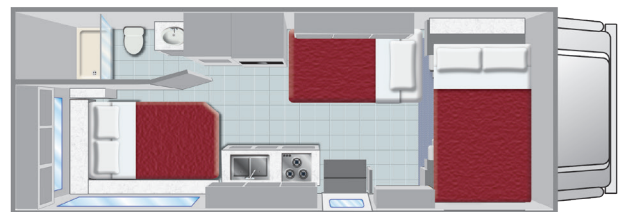

CAPACITIES

	gal.	ltr.
Water Heater	6	22
Fresh Water	40	151
Gray Water Tank	38	143
Black Water Tank	24	90
Propane Tank	14	53
Gasoline Tanks	55	208

**D
A
Y**

**N
I
G
H
T**

BED DIMENSIONS

	in.	cm.
Cab-Over		
• Length	95	241
• Width	54	137
• Clearance	24	60
Dinette		
• Length	73	185
• Width	45	114
Permanent		
• Length	80	203
• Width	54	137

* The above drawing and floorplan are examples only. Sleeping capacities do not mean like number of adults or full size teenagers can be accommodated comfortably. The features, bed sizes, and amenities listed are representative and may be changed, added, or deleted without notice. The numerical vehicle lengths are approximate. Specific floor plans or models will vary and cannot be reserved or guaranteed.