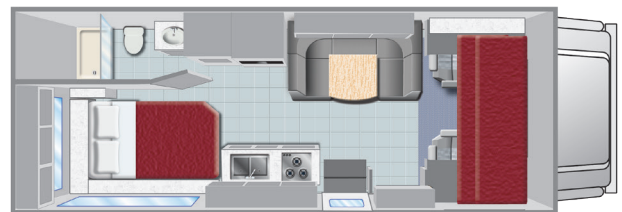

SPECIFICATIONS

CLASS C MEDIUM [D]

EXTERIOR DIMENSIONS

Exterior Length (feet)	24 - 26
Exterior Length (meters)	7.3 - 7.9

SLEEPING ACCOMMODATIONS

Number of People	

AUTOMOTIVE

Chassis	Ford
Gasoline Engine Fuel-Injected (liters)	6
Automatic Transmission with Overdrive	YES
Factory Cruise Control	YES
Power Steering & Brakes	YES
Factory Cab Air	YES
Factory Roof Air-Ducted	YES
Large Exterior Storage Bay	YES
Awning	YES

ELECTRICAL

Auxiliary Battery and Generator	YES
TV with DVD	YES
AM/FM Radio with CD	YES
12V Interior Lighting	YES

INTERIOR

	in.	cm.
Height	82	208
Width	95	241

KITCHEN & BATHROOM FEATURES

Wash Basin	YES
Shower	YES
Toilet	YES
Water Heater	YES
Heater & Thermostat	YES
Kitchen Sink	YES
Range (Stove)	YES
Microwave	YES
Refrigerator	YES

CAPACITIES

	gal.	ltr.
Water Heater	6	22
Fresh Water	40	151
Gray Water Tank	38	143
Black Water Tank	24	90
Propane Tank	14	53
Gasoline Tanks	55	208

**D
A
Y**

**N
I
G
H
T**

BED DIMENSIONS

	in.	cm.
Cab-Over		
• Length	95	241
• Width	54	137
• Clearance	24	60
Dinette		
• Length	73	185
• Width	45	114
Permanent		
• Length	80	203
• Width	54	137

* The above drawing and floorplan are examples only. Sleeping capacities do not mean like number of adults or full size teenagers can be accommodated comfortably. The features, bed sizes, and amenities listed are representative and may be changed, added, or deleted without notice. The numerical vehicle lengths are approximate. Specific floor plans or models will vary and cannot be reserved or guaranteed.