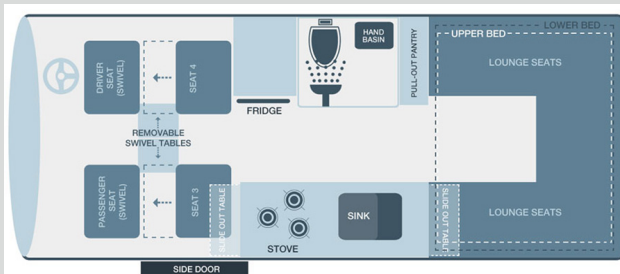

VEHICLE SPECIFICATIONS

Koru 4 Freedom

Vehicle Specifications

- VW Crafter 40, 130KW, 2019 model or newer
- 1968cc Twin Turbo Diesel
- 8-Speed Automatic
- Cruise control & Climatic Aircon
- Active side protection (360° sensors)
- Side wind compensation & Blind spot monitor
- Collision Warning & Autonomous emergency braking
- Composition media touchscreen
- Rear view camera & Park distance control
- Fuel Consumption: 10 litres/100km
- Fuel Tank: 75 litres
- Water Tank: 100 litres
- Grey Water: 115 litres
- Height 2.8m, Length 7.39m, Width 2.04m
- Interior Height: 2.15m
- Double Bed (rear bottom) 1.85m x 1.55m
- Double Bed (rear top) 1.85m x 1.30m

Features

- Internal walk through to cab
- Rear doors open 270°
- 4 Seats in close vicinity
- Pull-out pantry
- 3 Burner gas stove
- 130l Fridge (12V)
- 280 Watt solar panels
- 2.88 KWh house battery energy storage
- Shower and flush cassette toilet
- Hot & cold running water
- Diesel central heating system
- In-built TV